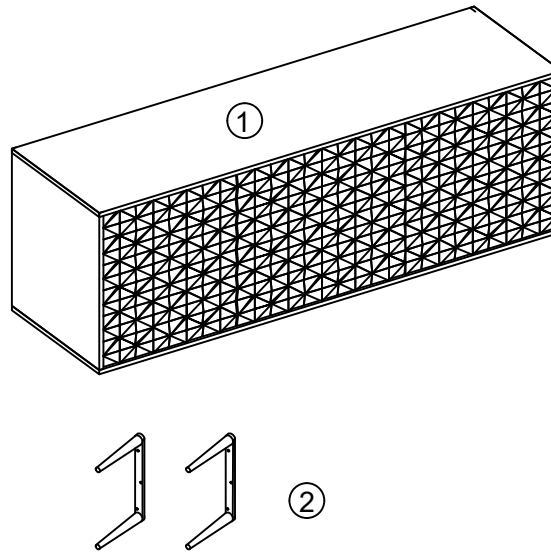

PARTS & HARDWARE.

PART LIST

NO.	DESCRIPTION	IMAGE	Qty
A.	SIDEBOARD		1
B.	LEG		2

HARDWARE LIST

C.	Allen Bolt 6 x 30 mm		6
D.	Washer 8 x 25 mm		6
E.	Allen Key 4mm		1

NOTES.

Thank you for purchasing this quality product!
Be sure to check all packing material carefully
for small part that May have come loose inside
the carton during shipping.

CAUTION: The Item is heavy, assembly
should be performed by four people.

STEP 1.